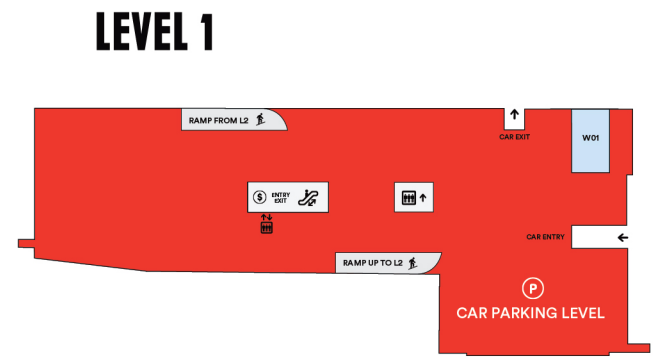

STORE	PHONE	LEVEL	SHOP
Liquor Legends	9798 2216	L2	204
Michel's Patisserie	9716 6751	L3	K6
GENERAL			
Dollar D	9716 9975	L4	36
EB Games	9799 1894	L4	35
Freechoice Tobacconist	9797 9579	L4	K12
Ling Nan TCM Centre	9797 1988	L4	54A
Magic Massage	9797 1988	L3	19B
Mr Vitamins	8322 7930	L4	56
News Ashfield Mall	0411 775 580	L4	56A
Pharmacy 4 Less	9716 0066	L3	5
Phoenix Health & Gifts	9799 8899	L4	48
Priceline Pharmacy Ashfield	9799 5934	L4	73
HAIR & BEAUTY			
Clear Skincare	9166 7954	L4	47
L'essential Beauty	0410 822 890	L4	44
Max's Cosmopolitan Men's Hairdresser	9798 4322	L2	206
Moe & Co	8964 0148	L3	23
Pearl Nails	9798 9151	L3	15
Phoenix Beauty	9799 8899	L4	49
Scissor's Taper Cut	9798 9976	L4	33
JEWELLERY & ACCESSORIES			
Prouds	9798 9646	L3	23
Wonderful Watch World	9716 5701	L4	K1
SERVICES			
Ashfield General Practice	9797 7555	L4	71
Australia Post	13 13 18	L4	59
Expert Dry Cleaners	9798 8289	L2	201
My Car	9212 8920	L2	501
Mister Minit	9716 0094	L3	K3
OPSM	9798 0645	L4	46
Pacific Smiles Dental	8799 8400	L4	62
Roses For You	9716 0277	L3	20
Specsavers	9011 6988	L4	63
Star Car Wash	9799 4199	L1	W01
Vista Currency Exchange	9798 7872	L4	50
ATM'S			
ANZ ATM		L3	ATM25

- Toilets
- Disabled Toilets
- Family Room/ Baby Change Table
- Parking
- Taxi Phone
- Taxi Rank
- Bus Interchange
- Travelator
- Ramp
- Lift
- ATM
- Stairs
- Automatic Pay Station
- Centre Management
- Entry