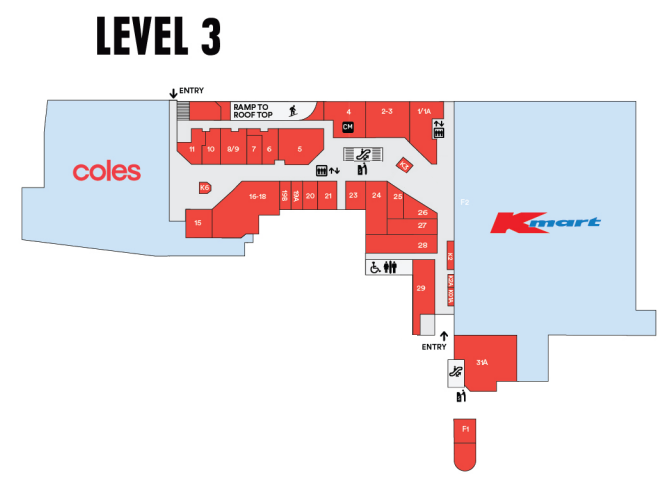

STORE	PHONE	LEVEL	SHOP
Liquor Legends	9798 2216	L2	204
Michel's Patisserie	9716 6751	L3	K6
GENERAL			
Dollar D	9716 9975	L4	36
EB Games	9799 1894	L4	35
Freechoice Tobacconist	9797 9579	L4	K12
Ling Nan TCM Centre	9797 1988	L4	54A
Magic Massage	9797 1988	L3	19B
Mr Vitamins	8322 7930	L4	56
News Ashfield Mall	0411 775 580	L4	56A
Pharmacy 4 Less	9716 0066	L3	5
Phoenix Health & Gifts	9799 8899	L4	48
Priceline Pharmacy Ashfield	9799 5934	L4	73
HAIR & BEAUTY			
Clear Skincare	9166 7954	L4	47
L'essential Beauty	0410 822 890	L4	44
Max's Cosmopolitan Men's Hairdresser	9798 4322	L2	206
Moe & Co	8964 0148	L3	23
Pearl Nails	9798 9151	L3	15
Phoenix Beauty	9799 8899	L4	49
Scissor's Taper Cut	9798 9976	L4	33
JEWELLERY & ACCESSORIES			
Prouds	9798 9646	L3	23
Wonderful Watch World	9716 5701	L4	K1
SERVICES			
Ashfield General Practice	9797 7555	L4	71
Australia Post	13 13 18	L4	59
Expert Dry Cleaners	9798 8289	L2	201
My Car	9212 8920	L2	501
Mister Minit	9716 0094	L3	K3
OPSM	9798 0645	L4	46
Pacific Smiles Dental	8799 8400	L4	62
Roses For You	9716 0277	L3	20
Specsavers	9011 6988	L4	63
Star Car Wash	9799 4199	L1	W01
Vista Currency Exchange	9798 7872	L4	50
ATM'S			
ANZ ATM		L3	ATM25

- Toilets
- Disabled Toilets
- Family Room/ Baby Change Table
- Parking
- Taxi Phone
- Taxi Rank
- Bus Interchange
- Travelator
- Ramp
- Lift
- ATM
- Stairs
- Automatic Pay Station
- Centre Management
- Entry