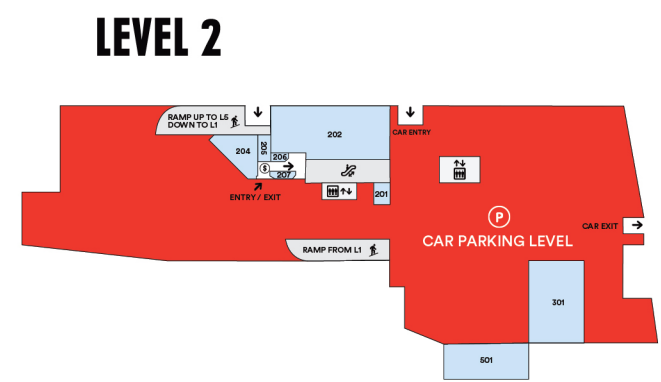

STORE	PHONE	LEVEL	SHOP
Liquor Legends	9798 2216	L2	204
Michel's Patisserie	9716 6751	L3	K6
GENERAL			
Dollar D	9716 9975	L4	36
EB Games	9799 1894	L4	35
Freechoice Tobacconist	9797 9579	L4	K12
Ling Nan TCM Centre	9797 1988	L4	54A
Magic Massage	9797 1988	L3	19B
Mr Vitamins	8322 7930	L4	56
News Ashfield Mall	0411 775 580	L4	56A
Pharmacy 4 Less	9716 0066	L3	5
Phoenix Health & Gifts	9799 8899	L4	48
Priceline Pharmacy Ashfield	9799 5934	L4	73
HAIR & BEAUTY			
Clear Skincare	9166 7954	L4	47
L'essential Beauty	0410 822 890	L4	44
Max's Cosmopolitan Men's Hairdresser	9798 4322	L2	206
Moe & Co	8964 0148	L3	23
Pearl Nails	9798 9151	L3	15
Phoenix Beauty	9799 8899	L4	49
Scissor's Taper Cut	9798 9976	L4	33
JEWELLERY & ACCESSORIES			
Prouds	9798 9646	L3	23
Wonderful Watch World	9716 5701	L4	K1
SERVICES			
Ashfield General Practice	9797 7555	L4	71
Australia Post	13 13 18	L4	59
Expert Dry Cleaners	9798 8289	L2	201
My Car	9212 8920	L2	501
Mister Minit	9716 0094	L3	K3
OPSM	9798 0645	L4	46
Pacific Smiles Dental	8799 8400	L4	62
Roses For You	9716 0277	L3	20
Specsavers	9011 6988	L4	63
Star Car Wash	9799 4199	L1	W01
Vista Currency Exchange	9798 7872	L4	50
ATM'S			
ANZ ATM		L3	ATM25

- Toilets
- Disabled Toilets
- Family Room/ Baby Change Table
- Parking
- Taxi Phone
- Taxi Rank
- Bus Interchange
- Travelator
- Ramp
- Lift
- ATM
- Stairs
- Automatic Pay Station
- Centre Management
- Entry