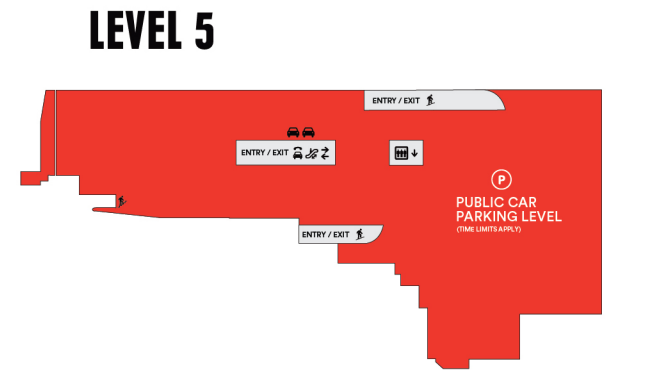

STORE	PHONE	LEVEL	SHOP
Liquor Legends	9798 2216	L2	204
Michel's Patisserie	9716 6751	L3	K6
GENERAL			
Dollar D	9716 9975	L4	36
EB Games	9799 1894	L4	35
Freechoice Tobacconist	9797 9579	L4	K12
Ling Nan TCM Centre	9797 1988	L4	54A
Magic Massage	9797 1988	L3	19B
Mr Vitamins	8322 7930	L4	56
News Ashfield Mall	0411 775 580	L4	56A
Pharmacy 4 Less	9716 0066	L3	5
Phoenix Health & Gifts	9799 8899	L4	48
Priceline Pharmacy Ashfield	9799 5934	L4	73
HAIR & BEAUTY			
Clear Skincare	9166 7954	L4	47
L'essential Beauty	0410 822 890	L4	44
Max's Cosmopolitan Men's Hairdresser	9798 4322	L2	206
Moe & Co	8964 0148	L3	23
Pearl Nails	9798 9151	L3	15
Phoenix Beauty	9799 8899	L4	49
Scissor's Taper Cut	9798 9976	L4	33
JEWELLERY & ACCESSORIES			
Prouds	9798 9646	L3	23
Wonderful Watch World	9716 5701	L4	K1
SERVICES			
Ashfield General Practice	9797 7555	L4	71
Australia Post	13 13 18	L4	59
Expert Dry Cleaners	9798 8289	L2	201
My Car	9212 8920	L2	501
Mister Minit	9716 0094	L3	K3
OPSM	9798 0645	L4	46
Pacific Smiles Dental	8799 8400	L4	62
Roses For You	9716 0277	L3	20
Specsavers	9011 6988	L4	63
Star Car Wash	9799 4199	L1	W01
Vista Currency Exchange	9798 7872	L4	50
ATM'S			
ANZ ATM		L3	ATM25

- Toilets
- Disabled Toilets
- Family Room/ Baby Change Table
- Parking
- Taxi Phone
- Taxi Rank
- Bus Interchange
- Travelator
- Ramp
- Lift
- ATM
- Stairs
- Automatic Pay Station
- Centre Management
- Entry