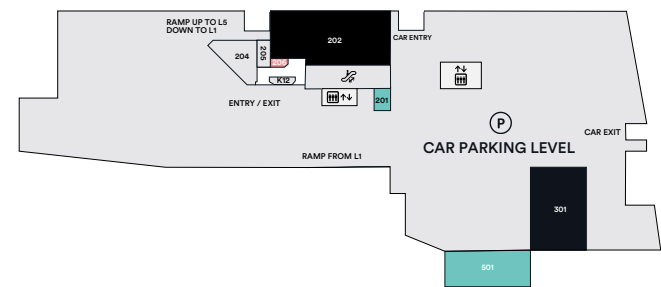

CENTRE MANAGEMENT OFFICE

Located on Level 3.
Open Monday to Friday from 9.00am - 5.00pm to assist you with any centre related inquiries.

PARENT'S ROOM

The parent's room complete with baby change table, is located on Level 4 near the Food Court. An additional baby change table is located in the ladies toilet on Level 3, near St George.

STORE	PHONE	LEVEL	SHOP
GENERAL			
Dollar D	9716 9975	L4	36
EB Games	9799 1894	L4	35
Freechoice Tobacconist	9797 9579	L4	K12
Healthwise	02 9797 1988	L4	54
Magic Massage	9797 1988	L3	19B
Nextra	0411 775 580	L4	56A
Phoenix Health & Gifts	9799 8899	L4	48
HAIR & BEAUTY			
Clear Skincare	9166 7954	L4	47
Kingsmen Hair	02 6323 2960	L4	43
L'essential Beauty	0410 822 890	L4	44
Max's Cosmopolitan Men's Hairdresser	9798 4322	L2	206
Moe & Co	8964 0148	L3	23
Pearl Nails	9798 9151	L3	15
Phoenix Beauty	9799 8899	L4	49
Scissor's Taper Cut	9798 9976	L4	33
HEALTH & MEDICAL			
Ashfield Genral Practice	9797 7555	L4	71
Mr Vitamins	8322 7930	L4	56B
OPSM	9798 0645	L4	46
Pacific Smiles Dental	8799 8400	L4	62
Pharmacy 4 Less	9716 0066	L3	5
Priceline Pharmacy Ashfield	9799 5934	L4	73
Specsavers	9011 6988	L4	63
JEWELLERY & ACCESSORIES			
Prouds	9798 9646	L3	26
SERVICES			
Australia Post	13 13 18	L4	59
Evie Electric Vehicle Charging Station	1300 463 843	L1	EV
Expert Dry Cleaners	9798 8289	L2	201
My Car	9212 8920	L2	501
Mister Minit	9716 0094	L3	K3
Roses For You	9716 0277	L3	20
Star Car Wash	9799 4199	L1	W01
ATM'S			
ANZ ATM		L3	ATM25

LEVEL 1

LEVEL 4

LEVEL 2

LEVEL 5

LEVEL 3

- Toilets
- Disabled Toilets
- Family Room/
Baby Change Table
- Parking
- Taxi Phone
- Taxi Rank
- Bus Interchange
- Entry
- Travelator
- Ramp
- Lift
- ATM
- Stairs
- Automatic
Pay Station
- Centre
Management