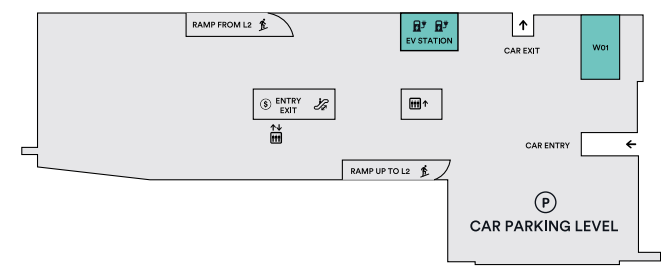

STORE	PHONE	LEVEL	SHOP
GENERAL			
Dollar D	9716 9975	L4	36
EB Games	9799 1894	L4	35
Freechoice Tobacconist	9797 9579	L4	K12
Healthwise	02 9797 1988	L4	54
Magic Massage	9797 1988	L3	19B
Nextra	0411 775 580	L4	56A
Phoenix Health & Gifts	9799 8899	L4	48
HAIR & BEAUTY			
Clear Skincare	9166 7954	L4	47
Kingsmen Hair	02 6323 2960	L4	43
L'essential Beauty	0410 822 890	L4	44
Max's Cosmopolitan Men's Hairdresser	9798 4322	L2	206
Moe & Co	8964 0148	L3	23
Pearl Nails	9798 9151	L3	15
Phoenix Beauty	9799 8899	L4	49
Scissor's Taper Cut	9798 9976	L4	33
HEALTH & MEDICAL			
Ashfield Genral Practice	9797 7555	L4	71
Mr Vitamins	8322 7930	L4	56B
OPSM	9798 0645	L4	46
Pacific Smiles Dental	8799 8400	L4	62
Pharmacy 4 Less	9716 0066	L3	5
Priceline Pharmacy Ashfield	9799 5934	L4	73
Specsavers	9011 6988	L4	63
JEWELLERY & ACCESSORIES			
Prouds	9798 9646	L3	26
SERVICES			
Australia Post	13 13 18	L4	59
Evie Electric Vehicle Charging Station	1300 463 843	L1	EV
Expert Dry Cleaners	9798 8289	L2	201
My Car	9212 8920	L2	501
Mister Minit	9716 0094	L3	K3
Roses For You	9716 0277	L3	20
Star Car Wash	9799 4199	L1	W01
ATM'S			
ANZ ATM		L3	ATM25

LEVEL 1